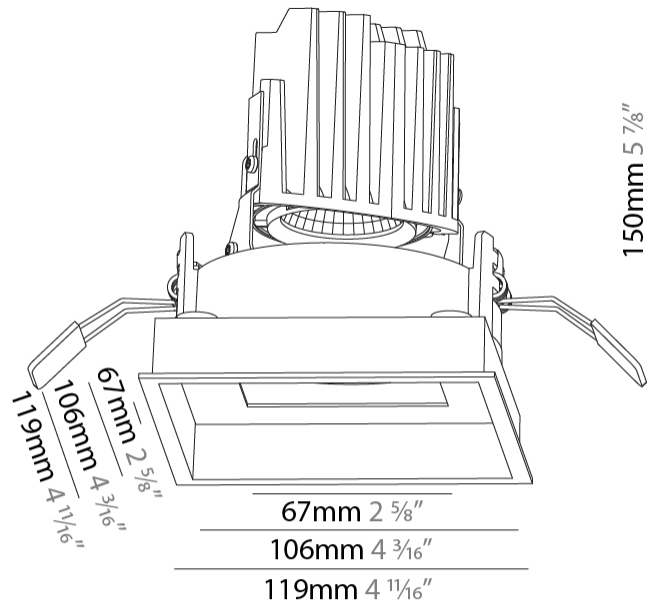

PHYSICAL

Shape: Square
Length (mm): 119
Length (in): 4 ¹¹/₁₆
Width (mm): 119
Width (in): 4 ¹¹/₁₆
Depth (mm): 150
Depth (in): 5 ⁷/₈
Ceiling Thickness (mm): 10 / 12.5 / 15
Ceiling Thickness (in): 3/8 or 1/2 or 9/16
Min. Recessing Depth (mm): 170
Min. Recessing Depth (in): 6 ¹¹/₁₆
Light Distribution: Downlight
Weight (kg): 0.69
Weight (lbs): 1.5
Fixture Finish: SSR / BKV / CWI / CRY / HAB / UFT / ITA / RUA / FTG / MYG / LOD / PUS / FRO / FUP / KIA / POP / BLS / SPG / MEY / GOH / GUM / CHC / COM / ABZ / JAG / OBR / MOS / ROR
Fixture Material: Aluminum Die Cast
Cut-out Measurements: 114mm / 4 1/2" x 114mm / 4 1/2"

ELECTRICAL

Lamp Type: LED (Zhaga Standard)
Input Wattage (W): 16.5
Total Output Wattage (W): 14
Dimming: Tri-Mode (Non-Dimming and Phase Dimming (120Vac only) and 0-10V Dimming)
Driver Included: No
Driver Location: Recessed Housing
Driver Type: Constant Current - Universal
Driver Class: Class 2
Input Voltage (V): 120 - 277
Constant Current (MA): 350

LED

Number of LEDs: 1
Color Temperature (°K): 2700 / 3000 / 3500 / 4000
Max. Delivered Lumen (lm): 940 / 980 / 1029 / 1050
Nominal Lumen (lm): 1386 / 1438 / 1511 / 1542
CRI: >90 CRI
Lamp Life (hrs): 50000

OPTICAL

Reflector: 20 / 40 / 60

RATINGS AND CERTIFICATIONS

Certified By: Certified for North American Standards
IP rating: IP20