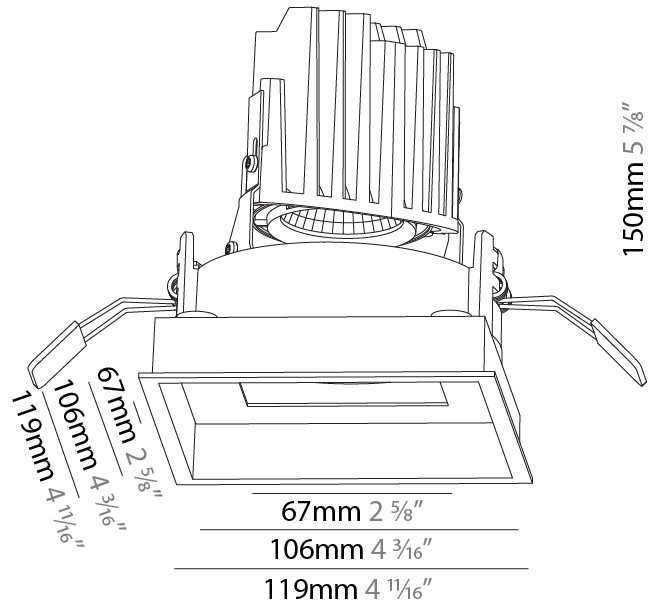

GENERAL

Series: Bioniq
Subseries: Bioniq Square Deep Comfort
Brand: Prolicht
Division: Architectural
Mounting Type: Recessed
Mounting Location: Ceiling
Subcategory: Downlight

PHYSICAL

Shape: Square
Length (mm): 119
Length (in): 4 ¹¹/₁₆
Width (mm): 119
Width (in): 4 ¹¹/₁₆
Depth (mm): 150
Depth (in): 5 ⁷/₈
Ceiling Thickness (mm): 10 / 12.5 / 15
Ceiling Thickness (in): 3/8 or 1/2 or 9/16
Min. Recessing Depth (mm): 170
Min. Recessing Depth (in): 6 ¹¹/₁₆
Light Distribution: Downlight
Weight (kg): 0.656
Weight (lbs): 1.45
Fixture Finish: SSR / BKV / CWI / CRY / HAB / UFT / ITA / RUA / FTG / MYG / LOD / PUS / FRO / FUP / KIA / POP / BLS / SPG / MEY / GOH / GUM / CHC / COM / ABZ / JAG / OBR / MOS / ROR
Fixture Material: Aluminum Die Cast
Cut-out Measurements: 114mm / 4 1/2" x 114mm / 4 1/2"

ELECTRICAL

Lamp Type: LED (Zhaga Standard)
Total Output Wattage (W): 15
Dimming: Dali Dimming
Driver Included: No
Driver Location: Recessed Housing
Driver Type: Constant Current - 120Vac
Housing: See components
Input Voltage (V): 120
Constant Current (MA): 350

LED

Number of LEDs: 1
Color Temperature (°K): Warm Dim
Max. Delivered Lumen (lm): 760
Nominal Lumen (lm): 1140
CRI: >90 CRI
Lamp Life (hrs): 50000

OPTICAL

Reflector: 20 / 40 / 60

RATINGS AND CERTIFICATIONS

Certified By: Certified for North American Standards
IP rating: IP20